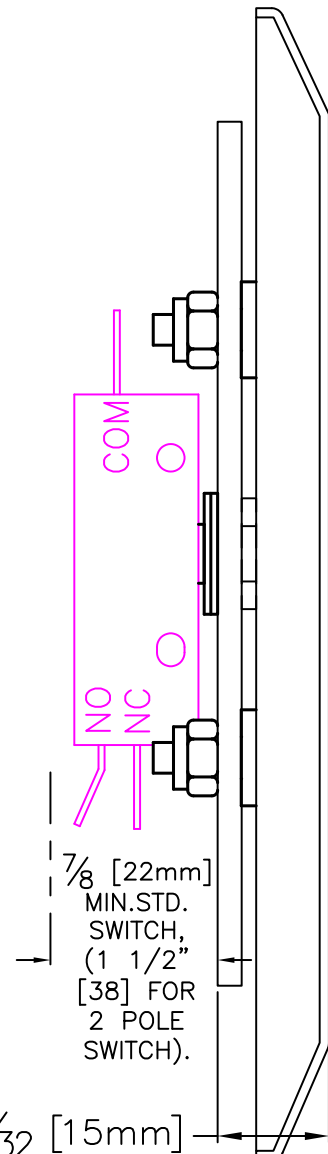

1/2 SCALE DETAILS

6R-2 BLACK INFILL

6R-4 BLACK INFILL

6R-6 BLACK INFILL

6R-10 BLACK INFILL

6R-8 BLUE INFILL

SWITCHES MOUNT TO 1 GANG OR 4X4 ELECTRICAL BOX.

6R-3 BLUE INFILL  
6R-3AR (ARROW RIGHT)  
6R-3AL (ARROW LEFT) SHOWN

6R-9 BLUE INFILL

6R-5 BLUE INFILL

FULL SCALE DETAIL

GRAIN DIRECTION

ø6 [ø152mm]

7/8 [22mm]  
MIN. STD.  
SWITCH,  
(1 1/2"  
[38] FOR  
2 POLE  
SWITCH).

19/32 [15mm]

STANDARD FINISH - US32D  
OPTIONS: US32, US3, US4  
& US10B FINISH.  
BRAILLE VERSE  
CUSTOM LOGOS & OTHER  
LANGUAGES