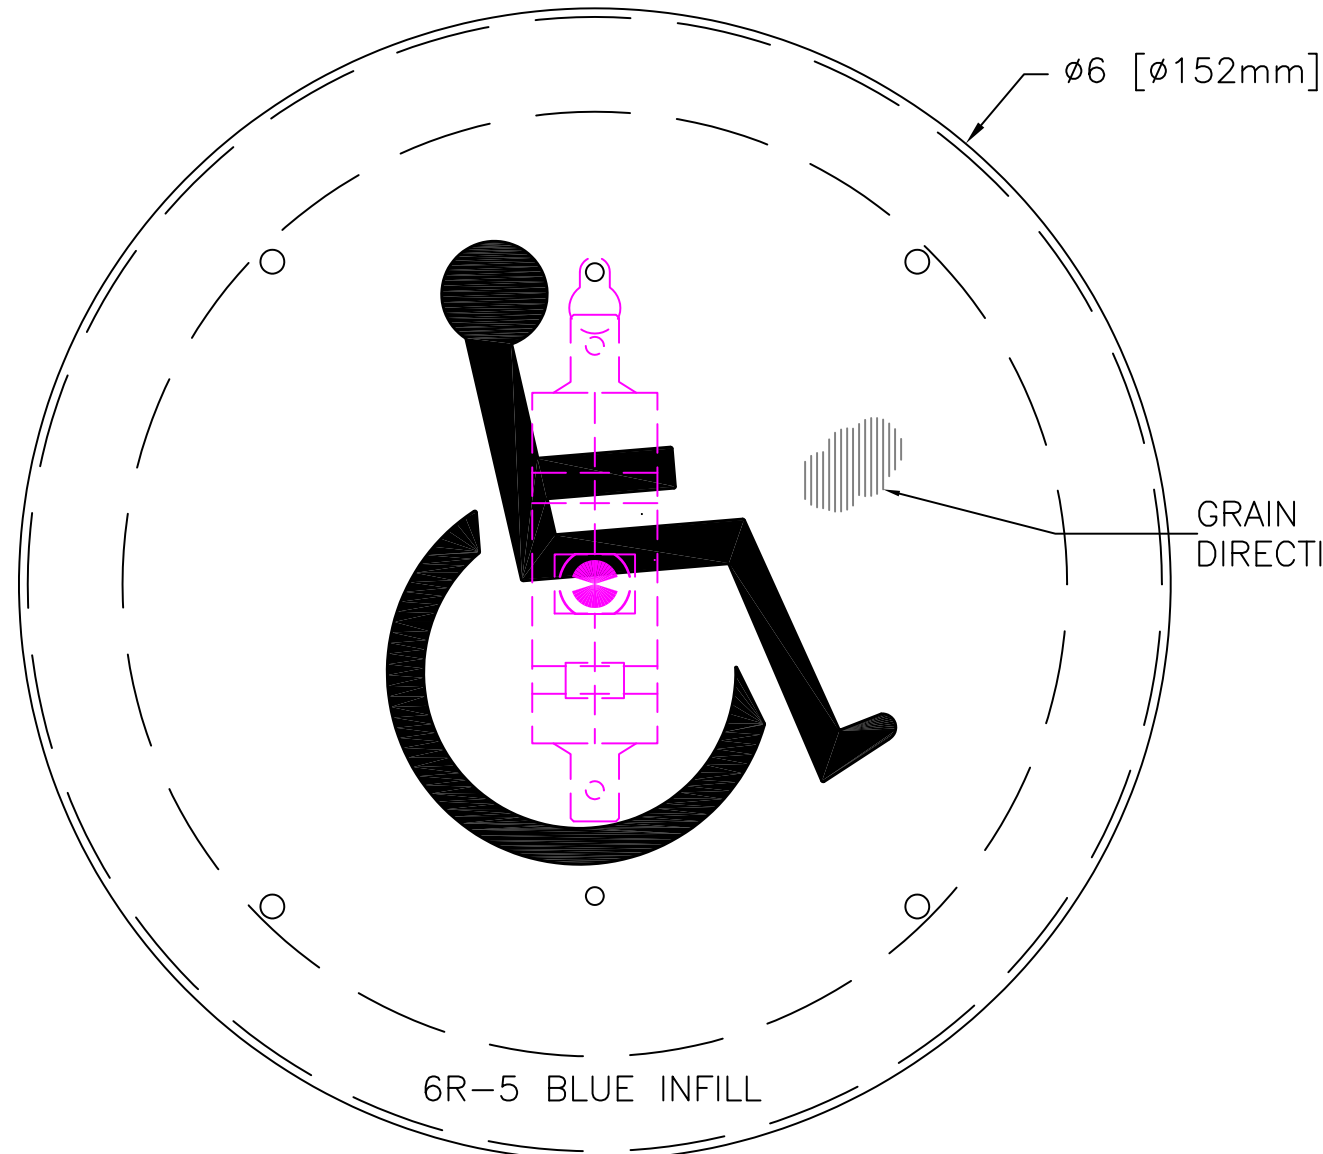

1/2 SCALE DETAILS

6R-2 BLACK INFILL

6R-4 BLACK INFILL

6R-6 BLACK INFILL

6R-10 BLACK INFILL

6R-8 BLUE INFILL

SWITCHES MOUNT TO 1 GANG OR 4X4 ELECTRICAL BOX.

6R-3 BLUE INFILL  
6R-3AR (ARROW RIGHT)  
6R-3AL (ARROW LEFT) SHOWN

6R-9 BLUE INFILL

6R-5 BLUE INFILL

FULL SCALE DETAIL

GRAIN DIRECTION

ø6 [ø152mm]

7/8 [22mm]  
MIN. STD.  
SWITCH,  
(1 1/2"  
[38] FOR  
2 POLE  
SWITCH).

19/32 [15mm]

STANDARD FINISH - US32D  
OPTIONS: US32, US3, US4  
& US10B FINISH.  
BRAILLE VERSE  
CUSTOM LOGOS & OTHER  
LANGUAGES