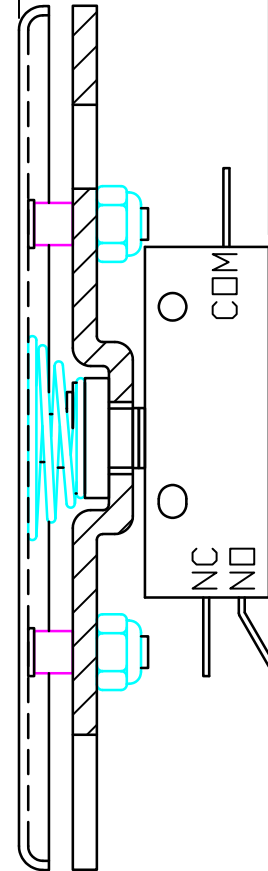

1 11/16" [43mm]

13/32" [10mm]

29/32" [23mm]

BRAILLE
"PUSH TO SLOW"

GRAIN DIRECTION

DESIGNED FOR USE WITH AN AUTOMATIC REVOLVING DOOR

STANDARD FINISH: US32D

FINISH OPTIONS: US32, US3, US4 & US10B

		Wikk Industries, Inc. 6169 Industrial Ct. Greendale, WI 53129-0167 Phone: 414-421-9490 Fax: 414-421-3158
SCALE	DRAWN BY/DATE	CHECKED BY/DATE
FULL	JLO/03FEB06	G.M.H./4DEC07
TITLE		
PUSH TO SLOW BRAILLE NARROW SWITCH		
DRAWING NUMBER		
J:\SWITCHES\BINDER DETAIL SWITCHES\AA-PTSLOW BRAILLE SWITCH		
WIKK PART NO.		
AA-PTSLOW BRAILLE		