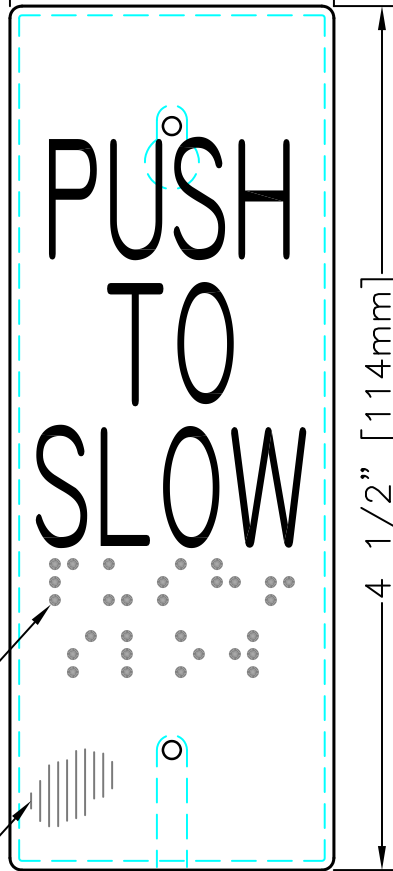

1 11/16" [43mm]

13/32" [10mm]

29/32" [23mm]

BRAILLE
"PUSH TO SLOW"

GRAIN DIRECTION

DESIGNED FOR USE WITH AN AUTOMATIC REVOLVING DOOR

STANDARD FINISH: US32D

FINISH OPTIONS: US32, US3, US4 & US10B