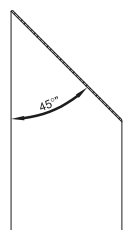

## BOLLARD TOP OPTIONS

REMOVABLE BLACK  
RF TRANSPARENT CAP  
(STANDARD)

BPS SM  
TUBE

WELDED FLAT  
TOP

BPF SM  
TUBE

WELDED ANGLE TOP  
(IN 5° INCREMENTS)

BPA SM  
TUBE

### BOLLARD OPTIONS:

CUSTOM HEIGHTS  
CUSTOM PREPS AND LOCATIONS