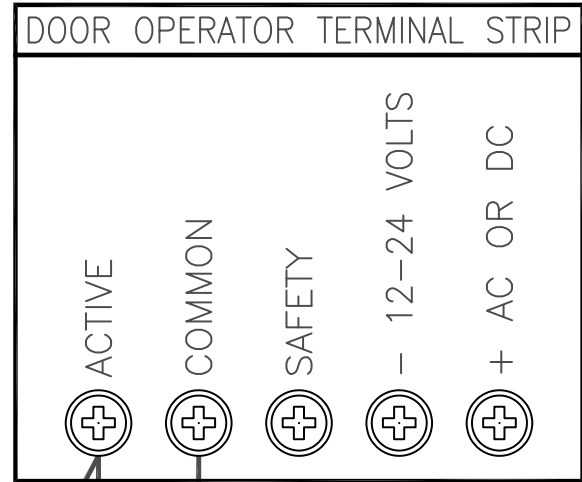

CONNECT SWITCH TERMINALS AS SHOWN.