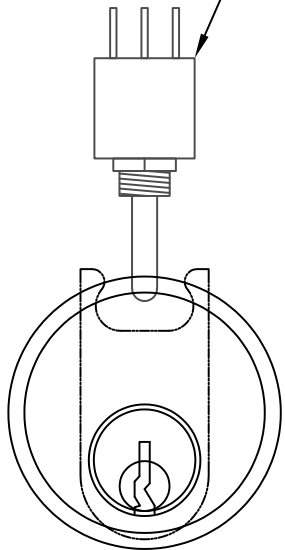

KS-N SERIES (1 11/16" X 4 1/2")

AVAILABLE:

- KSM1N OOH (ON OFF HOLD OPEN)

NO LIGHT (1 POLE MAINTAINED)

- KSM2N OOH (ON OFF HOLD OPEN)  
NO LIGHT (2 POLE MAINTAINED)

Keyswitch mounts directly onto jamb  
or Wikk's JSB  
(Jamb Surface Box)

CONNECT SWITCH TERMINALS AS SHOWN.

QUICK CONNECT SWITCH TERMINALS

TO ACTUATING DEVICE  
OUTPUT TERMINALS

CAM POSITIONS AS SEEN FROM FRONT OF SWITCH

OFF POSITION

ON POSITION

HOLD OPEN POSITION

		Wikk Industries, Inc. 6169 Industrial Ct. Greendale, WI 53129-0167 Phone: 414-421-9490 Fax: 414-421-3158	
SCALE	DRAWN BY/DATE	CHECKED BY/DATE	
N.T.S.	LW/10JAN07	G.M.H./4DEC07	
TITLE			
DRAWING NUMBER J:\SWITCHES\BINDER DETAIL SWITCHES\NO LIGHT KEYSWITCH ON-OFF-HOLD OPEN CONNECTIONS			
WIKK PART NO.			