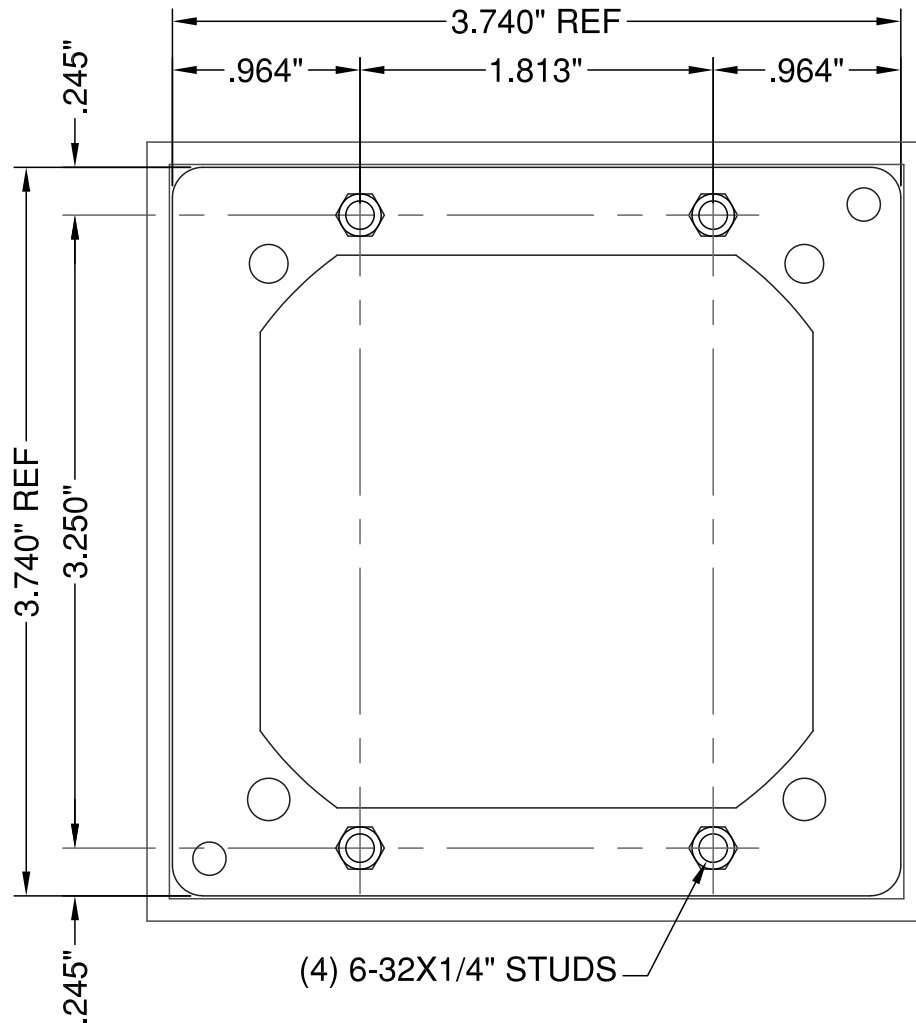

THREADED ALUMINUM  
STANDOFF SPACERS (4)

1M558B BASE

4"X4"X1.13" ALUMINUM  
SLICK TUBE

(4) 6-32X1/4" STUDS

SURF 4/M DARK BRONZE AND CLEAR

Wikk Industries, Inc.  
6169 Industrial Ct.  
Greendale, WI 53129-0167  
Phone: 877-421-9490  
Fax: 877-421-3158

SCALE S.T.F.	DRAWN BY/DATE JK/15DEC11	CHECKED BY/DATE -----
TITLE SURF 4/M		
DRAWING NUMBER SWITCHES\BINDER DETAILS SWITCHES\SURF 4M DARK BRONZE AND CLEAR		