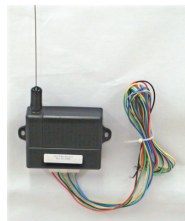

Wikk Wireless Switch Kits- For 6" Round

Each Kit Includes-

2-**Stainless Steel Switches**-Choices of Logo 2,3, and 5

2-**Mounting Boxes**

2-**Transmitters** (300,310,and 433 Frequency)

1-**Rec2Chan300/310 or Rec1 Chan 433**

Part# SKW6R-?

6" Round Switch

Mounting Box: N6RS Surface Mt

6 7/16" Radius x 2 1/8" O.D.

Transmitter-Choice: **300, 310** Frequencies  or

433 Frequencies

Receiver – Choices: Receiver 2 Channel 300/310

Frequency