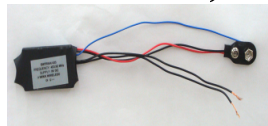

Wikk Wireless Switch Kits- For 6" Round

Each Kit Includes-

2-**Stainless Steel Switches**-Choices of Logo 2,3, and 5

2-**Mounting Boxes**

2-**Transmitters** (300,310,and 433 Frequency)

1-**Rec2Chan300/310 or Rec1 Chan 433**

Part# SKW6R-?

6" Round Switch

Mounting Box: N6RS Surface Mt

6 7/16" Radius x 2 1/8" O.D.

Transmitter-Choice: **300, 310** Frequencies  or

433 Frequencies

Receiver – Choices: Receiver 2 Channel 300/310

Frequency