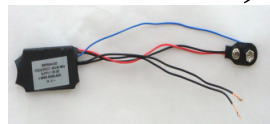

Wikk Wireless Switch Kits- For 6" Square

Each Kit Includes-

2-**Stainless Steel Switches**-Choices of Logo 2,3, and 5

2-**Mounting Boxes**

2-**Transmitters** (300,310,and 433 Frequency)

1-**Rec2Chan300/310** or **Rec1 Chan 433**

Part# SKW6X6-?

6" Square Switch

Mounting Box: Surf Square 4 & 6

4 1/2" x 4 1/2" x 1 3/4" O.D.

Transmitter-Choice: **300, 310** Frequencies

or

433 Frequency

Receiver – Choices: Receiver 2 Channel 300/310