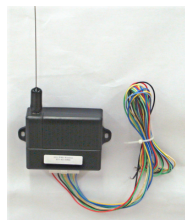

## AA-Narrow All-Active Switch

Choices:

Mounting Box: JSB Box

1 3/4" x 4 9/16" x 1 3/4" O.D.

Transmitter-Choice: **300, 310** Frequencies or

**433** Frequencies

Receiver – Choices: Receiver 2 Channel 300/310