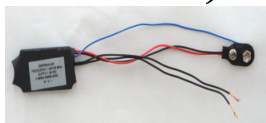

## AA-Narrow All-Active Switch

Choices:

Mounting Box: JSB Box

1 3/4" x 4 9/16" x 1 3/4" O.D.

Transmitter-Choice: **300, 310** Frequencies or

**433** Frequencies

Receiver – Choices: Receiver 2 Channel 300/310